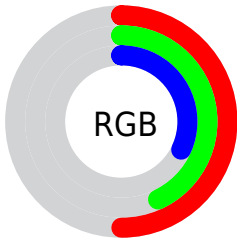

Distribution

- Red (50%)
- Green (43%)
- Blue (32%)