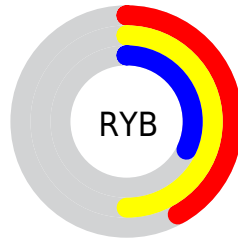

- Red (42%)
- Yellow (50%)
- Blue (32%)