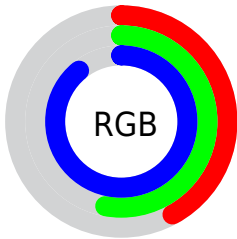

Distribution

Red (42%)

Green (53%)

Blue (89%)