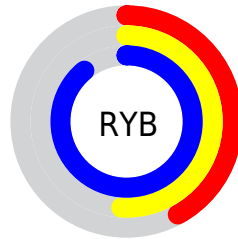

# Details

The RYB color **108, 129, 227** is a light color, and the websafe version is hex **6699FF**. A complement of this color would be **140, 227, 108**, and the grayscale version is **136, 136, 136**.

A 20% lighter version of the original color is **166, 183, 255**, and **46, 76, 171** is the 20% darker color. If you saturate the color by 10%, you get **85, 110, 227**, and if you desaturate by 10%, it is **131, 148, 227**.

# Distribution

Red (42%)

Green (53%)

Blue (89%)

Red (42%)

Yellow (51%)

Blue (89%)

Cyan (52%)