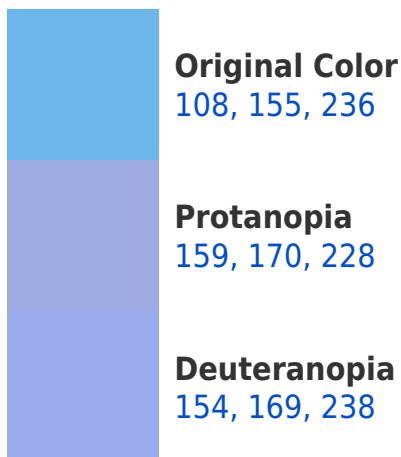

A 20% lighter version of the original color is **167, 206, 255**, and **43, 96, 180** is the 20% darker color. If you saturate the color by 10%, you get **84, 140, 236**, and if you desaturate by 10%, it is **132, 170, 236**.

120, 236, 108

117, 106, 112

181, 0, 105

54, 0, 31

Previews

White Background

This preview shows how the RYB color 108, 155, 236 looks on a white background.

Color Contrast Check

RYB 108, 155, 236 Background

This preview shows how black text looks on a background with the RYB color 108, 155, 236.

This preview shows how white text looks on a background with the RYB color 108, 155, 236.

Dichromacy

Tritanopia
96, 145, 203

Trichromacy

Original Color
108, 155, 236

Protanomaly
140, 166, 231

Deuteranomaly
137, 165, 237

Tritanomaly
100, 149, 215

Monochromacy