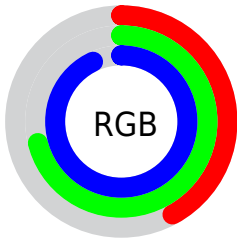

Distribution

- Red (42%)
- Green (71%)
- Blue (93%)