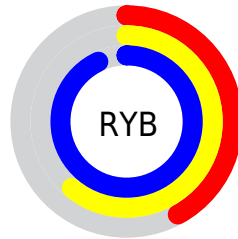

- Red (42%)
- Yellow (61%)
- Blue (93%)