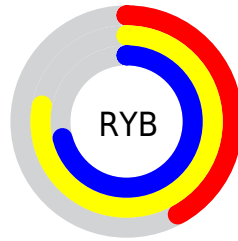

- Red (42%)
- Yellow (78%)
- Blue (71%)