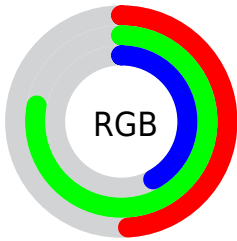

Distribution

- Red (49%)
- Green (78%)
- Blue (42%)