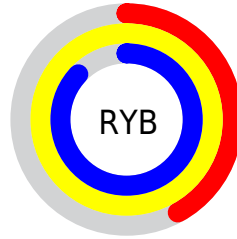

- Red (42%)
- Yellow (100%)
- Blue (87%)