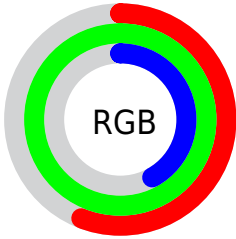

Distribution

- Red (56%)
- Green (100%)
- Blue (42%)