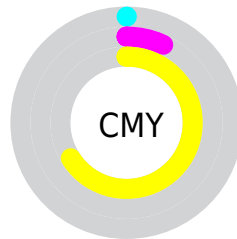

Details

The RYB color **108, 255, 87** is a light color, and the websafe version is hex **FFFF66**. The color can be described as light muted yellow. A complement of this color would be **87, 104, 255**, and the grayscale version is **226, 226, 226**.

A 20% lighter version of the original color is **143, 255, 143**, and **36, 195, 21** is the 20% darker color. If you saturate the color by 10%, you get **87, 255, 62**, and if you desaturate by 10%, it is **131, 255, 113**.

Distribution

- Red (100%)
- Green (93%)
- Blue (34%)

- Red (42%)
- Yellow (100%)
- Blue (34%)

- Cyan (0%)
- Magenta (7%)
- Yellow (66%)
- Black (0%)

- Cyan (0%)
- Magenta (7%)
- Yellow (66%)

Brightness & Saturation Gradients

These gradients show how the RYB color 108, 255, 87 changes by changing the brightness by 10 percent. The first figure shows a shift by +10% for each color and the second figure -10%.

Similar to the brightness gradients but the following saturation gradients show a change of the RYB color 108, 255, 87 by changing the saturation by 10% instead.