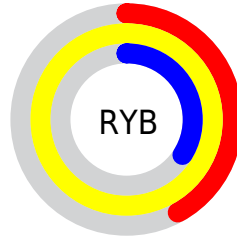

- Red (42%)
- Yellow (100%)
- Blue (34%)