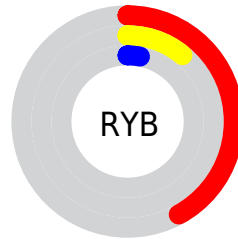

Conversions

Conversions Part 2

Format	Color
RYB	108, 27, 7
Decimal	7084039
CIELab	23.15, 36.17, 31.36
CIElCh	23, 47.871, 40.922
Yxy	3.8442, 0.5956, 0.3499
Android (android.graphics.Color)	4285274119 (0xFF6C1807)
YUV	47.1780, -19.8078, 53.3409
Hunter-Lab	19.6067, 25.2566, 11.9158

Details

The RYB color **108, 27, 7** is a dark color, and the websafe version is hex **660000**. A complement of this color would be **7, 53, 108**, and the grayscale version is **47, 47, 47**.

A 20% lighter version of the original color is **166, 79, 52**, and **53, 0, 0** is the 20% darker color. If you saturate the color by 10%, you get **108, 22, 0**, and if you desaturate by 10%, it is **108, 36, 18**.

Distribution

Red (42%)

Green (9%)

Blue (3%)

Red (42%)

Yellow (11%)

Blue (3%)

Cyan (0%)