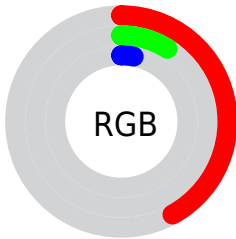

Distribution

Red (42%)

Green (9%)

Blue (3%)