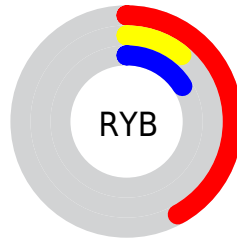

Conversions

Conversions Part 2

Format	Color
RYB	108, 29, 41
Decimal	7085353
CIELab	24.41, 35.65, 12.50
CIELCh	24, 37.776, 19.318
Yxy	4.2270, 0.5092, 0.3064
Android (android.graphics.Color)	4285275433 (0xFF6C1D29)
YUV	53.9890, -6.4036, 47.3676
Hunter-Lab	20.5596, 25.0031, 7.0567

Details

The RYB color **108, 29, 41** is a dark color, and the websafe version is hex **663333**. A complement of this color would be **29, 72, 108**, and the grayscale version is **54, 54, 54**.

A 20% lighter version of the original color is **164, 79, 86**, and **56, 0, 0** is the 20% darker color. If you saturate the color by 10%, you get **108, 18, 32**, and if you desaturate by 10%, it is **108, 40, 50**.

Distribution

- Red (42%)
- Green (11%)
- Blue (16%)

- Red (42%)
- Yellow (11%)
- Blue (16%)

- Cyan (0%)
- Magenta (73%)
- Yellow (62%)
- Black (58%)

- Cyan (58%)
- Magenta (89%)
- Yellow (84%)

Brightness & Saturation Gradients