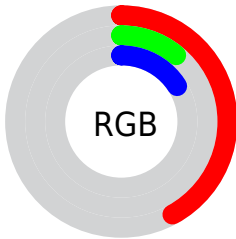

Distribution

- Red (42%)
- Green (11%)
- Blue (16%)