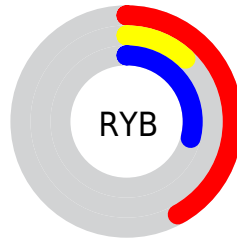

Conversions

Conversions Part 2

Format	Color
R_{YB}	108, 31, 73
Decimal	7085897
CIE _{Lab}	25.71, 38.20, -7.38
CIE _{LCh}	26, 38.911, 349.069
Yxy	4.6492, 0.4079, 0.2407
Android (android.graphics.Color)	4285275977 (0xFF6C1F49)
YUV	58.8110, 6.9952, 43.1388
Hunter-Lab	21.5619, 27.4757, -3.5653

Details

The RYB color **108, 31, 73** is a dark color, and the websafe version is hex **660033**. A complement of this color would be **31, 84, 108**, and the grayscale version is **59, 59, 59**.

A 20% lighter version of the original color is **162, 82, 122**, and **57, 0, 29** is the 20% darker color. If you saturate the color by 10%, you get **108, 20, 68**, and if you desaturate by 10%, it is **108, 42, 78**.

Distribution

- Red (42%)
- Green (12%)
- Blue (29%)

- Red (42%)
- Yellow (12%)
- Blue (29%)

- Cyan (0%)
- Magenta (71%)
- Yellow (32%)
- Black (58%)

- Cyan (58%)
- Magenta (88%)
- Yellow (71%)

Brightness & Saturation Gradients