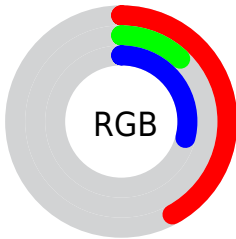

Color

R_YB(108, 31, 73)

Conversions

Conversions Part 1

Format	Color
Hex	6C1F49
RGB	108, 31, 73
RGB Percent	42%, 12%, 29%
CMY	0.5765, 0.8784, 0.7137
CMYK	0.00, 0.71, 0.32, 0.58
HSL	327°, 55%, 27%
HSV	327°, 71%, 42%
XYZ	7.8769, 4.6492, 6.7855
YIQ	58.8110, 32.4100, 29.3860

Conversions

Conversions Part 2

Format	Color
R_{YB}	108, 31, 73
Decimal	7085897
CIE _{Lab}	25.71, 38.20, -7.38
CIE _{LCh}	26, 38.911, 349.069
Yxy	4.6492, 0.4079, 0.2407
Android (android.graphics.Color)	4285275977 (0xFF6C1F49)
YUV	58.8110, 6.9952, 43.1388
Hunter-Lab	21.5619, 27.4757, -3.5653

Details

The RYB color **108, 31, 73** is a dark color, and the websafe version is hex **660033**. A complement of this color would be **31, 84, 108**, and the grayscale version is **59, 59, 59**.

A 20% lighter version of the original color is **162, 82, 122**, and **57, 0, 29** is the 20% darker color. If you saturate the color by 10%, you get **108, 20, 68**, and if you desaturate by 10%, it is **108, 42, 78**.

Distribution

- Red (42%)
- Green (12%)
- Blue (29%)

- Red (42%)
- Yellow (12%)
- Blue (29%)

- Cyan (0%)
- Magenta (71%)
- Yellow (32%)
- Black (58%)

- Cyan (58%)
- Magenta (88%)
- Yellow (71%)

Brightness & Saturation Gradients