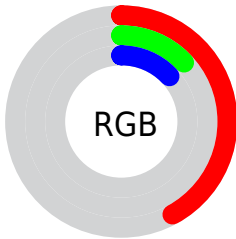

Color

R_YB(108, 32, 32)

Conversions

Conversions Part 1

Format	Color
Hex	6C2020
RGB	108, 32, 32
RGB Percent	42%, 13%, 13%
CMY	0.5765, 0.8745, 0.8745
CMYK	0.00, 0.70, 0.70, 0.58
HSL	0°, 54%, 27%
HSV	0°, 70%, 42%
XYZ	6.9616, 4.3255, 1.8345
YIQ	54.7240, 45.2960, 16.1120

Conversions

Conversions Part 2

Format	Color
R_{YB}	108, 32, 32
Decimal	7086112
CIE Lab	24.72, 33.68, 18.93
CIE LCh	25, 38.641, 29.340
Yxy	4.3255, 0.5305, 0.3296
Android (android.graphics.Color)	4285276192 (0xFF6C2020)
YUV	54.7240, -11.2029, 46.7231
Hunter-Lab	20.7977, 23.3528, 9.3287

Details

The RYB color **108, 32, 32** is a dark color, and the websafe version is hex **660000**. A complement of this color would be **32, 70, 108**, and the grayscale version is **55, 55, 55**.

A 20% lighter version of the original color is **164, 81, 76**, and **55, 0, 0** is the 20% darker color. If you saturate the color by 10%, you get **108, 21, 21**, and if you desaturate by 10%, it is **108, 43, 43**.

Distribution

- Red (42%)
- Green (13%)
- Blue (13%)

- Red (42%)
- Yellow (13%)
- Blue (13%)

- Cyan (0%)
- Magenta (70%)
- Yellow (70%)
- Black (58%)

- Cyan (58%)
- Magenta (87%)
- Yellow (87%)

Brightness & Saturation Gradients