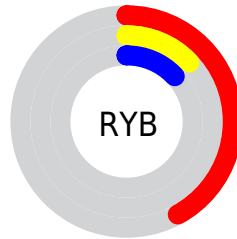

Conversions

Conversions Part 2

Format	Color
R_{YB}	108, 32, 32
Decimal	7086112
CIE Lab	24.72, 33.68, 18.93
CIE LCh	25, 38.641, 29.340
Yxy	4.3255, 0.5305, 0.3296
Android (android.graphics.Color)	4285276192 (0xFF6C2020)
YUV	54.7240, -11.2029, 46.7231
Hunter-Lab	20.7977, 23.3528, 9.3287

Details

The RYB color **108, 32, 32** is a dark color, and the websafe version is hex **660000**. A complement of this color would be **32, 70, 108**, and the grayscale version is **55, 55, 55**.

A 20% lighter version of the original color is **164, 81, 76**, and **55, 0, 0** is the 20% darker color. If you saturate the color by 10%, you get **108, 21, 21**, and if you desaturate by 10%, it is **108, 43, 43**.

Distribution

- Red (42%)
- Green (13%)
- Blue (13%)

- Red (42%)
- Yellow (13%)
- Blue (13%)

- Cyan (0%)
- Magenta (70%)
- Yellow (70%)
- Black (58%)

- Cyan (58%)
- Magenta (87%)
- Yellow (87%)

Brightness & Saturation Gradients