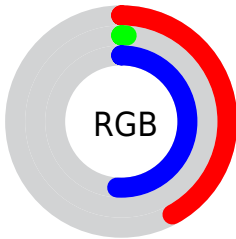

Distribution

- Red (42%)
- Green (1%)
- Blue (51%)