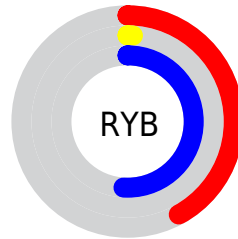

Conversions

Conversions Part 2

Format	Color
R_{YB}	108, 3, 130
Decimal	7078786
CIE _{Lab}	26.35, 55.44, -43.48
CIE _{LCh}	26, 70.456, 321.889
Yxy	4.8650, 0.2797, 0.1328
Android (android.graphics.Color)	4285268866 (0xFF6C0382)
YUV	48.8730, 39.9956, 51.8544
Hunter-Lab	22.0567, 44.3208, -42.4025

Details

The RYB color **108, 3, 130** is a dark color, and the websafe version is hex **660099**. A complement of this color would be **3, 130, 108**, and the grayscale version is **48, 48, 48**.

A 20% lighter version of the original color is **163, 69, 184**, and **55, 0, 80** is the 20% darker color. If you saturate the color by 10%, you get **107, 0, 130**, and if you desaturate by 10%, it is **110, 16, 130**.

Distribution

- Red (42%)
- Green (1%)
- Blue (51%)

- Red (42%)
- Yellow (1%)
- Blue (51%)

- Cyan (17%)
- Magenta (98%)
- Yellow (0%)
- Black (49%)

- Cyan (58%)
- Magenta (99%)
- Yellow (49%)

Brightness & Saturation Gradients