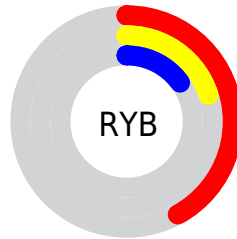

Conversions

Conversions Part 2

Format	Color
R_{YB}	108, 51, 39
Decimal	7090471
CIE Lab	28.25, 25.24, 18.79
CIE LCh	28, 31.463, 36.673
Yxy	5.5499, 0.4848, 0.3514
Android (android.graphics.Color)	4285280551 (0xFF6C3127)
YUV	65.5010, -13.0650, 37.2716
Hunter-Lab	23.5582, 16.7990, 9.9798

Details

The RYB color **108, 51, 39** is a dark color, and the websafe version is hex **663333**. A complement of this color would be **39, 71, 108**, and the grayscale version is **66, 66, 66**.

A 20% lighter version of the original color is **163, 100, 84**, and **56, 3, 0** is the 20% darker color. If you saturate the color by 10%, you get **108, 42, 28**, and if you desaturate by 10%, it is **108, 59, 50**.

Distribution

- Red (42%)
- Green (19%)
- Blue (15%)

- Red (42%)
- Yellow (20%)
- Blue (15%)

- Cyan (0%)
- Magenta (54%)
- Yellow (64%)
- Black (58%)

- Cyan (58%)
- Magenta (81%)
- Yellow (85%)

Brightness & Saturation Gradients