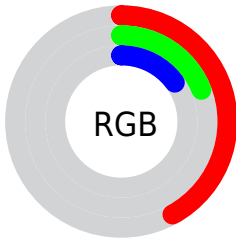

Distribution

- Red (42%)
- Green (19%)
- Blue (15%)