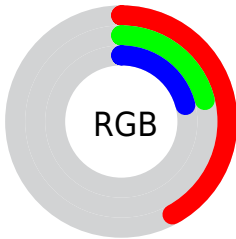

Distribution

- Red (42%)
- Green (21%)
- Blue (21%)