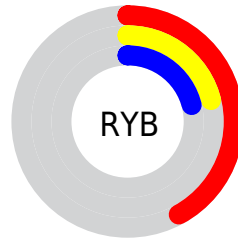

Conversions

Conversions Part 2

Format	Color
R_{YB}	108, 54, 54
Decimal	7091766
CIE Lab	29.65, 23.91, 10.93
CIE LCh	30, 26.292, 24.572
Yxy	6.0928, 0.4416, 0.3294
Android (android.graphics.Color)	4285281846 (0xFF6C3636)
YUV	70.1460, -7.9600, 33.1980
Hunter-Lab	24.6836, 15.8805, 7.1049

Details

The RYB color **108, 54, 54** is a dark color, and the websafe version is hex **663333**. A complement of this color would be **54, 81, 108**, and the grayscale version is **70, 70, 70**.

A 20% lighter version of the original color is **162, 102, 101**, and **57, 8, 10** is the 20% darker color. If you saturate the color by 10%, you get **108, 43, 43**, and if you desaturate by 10%, it is **108, 65, 65**.

Distribution

- Red (42%)
- Green (21%)
- Blue (21%)

- Red (42%)
- Yellow (21%)
- Blue (21%)

- Cyan (0%)
- Magenta (50%)
- Yellow (50%)
- Black (58%)

- Cyan (58%)
- Magenta (79%)
- Yellow (79%)

Brightness & Saturation Gradients