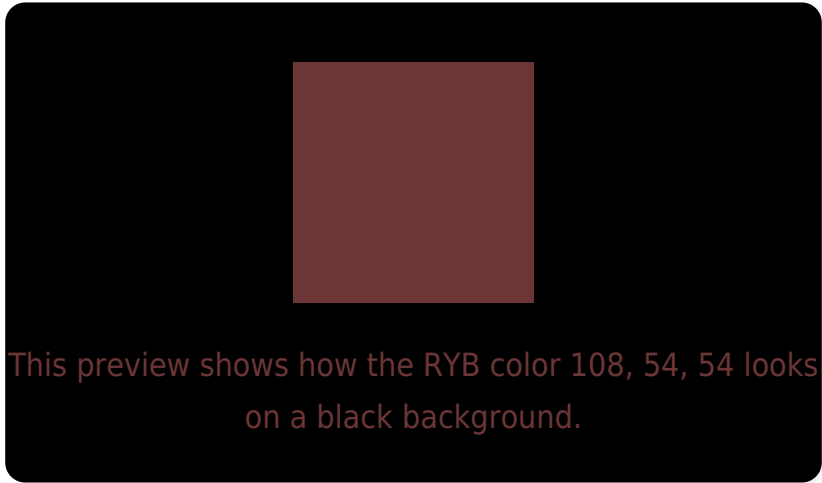

Black Background

Color Contrast Check

Large Text (above 18pt) WCAG AA × Fail

Any Text WCAG AA × Fail

Large Text (above 18pt) WCAG AAA × Fail

Any Text WCAG AAA × Fail

If you want to check with other color combinations, try the [Color Contrast Checker](#).