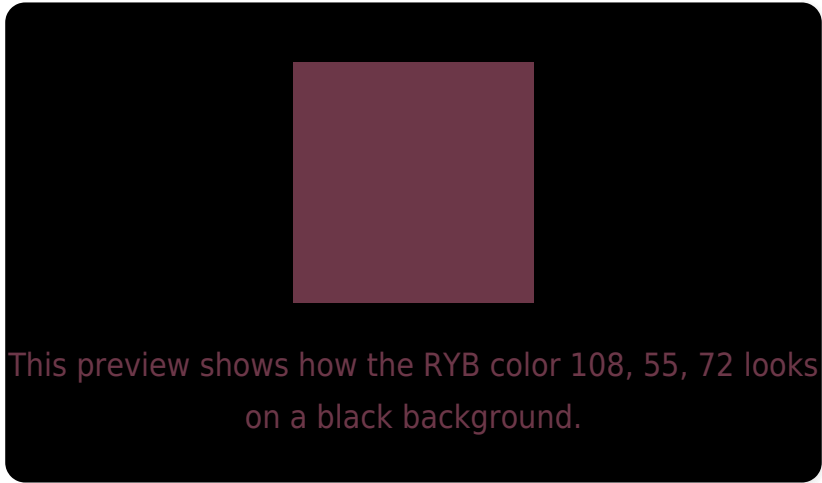

Black Background

Color Contrast Check

Large Text (above 18pt) WCAG AA × Fail

Any Text WCAG AA × Fail

Large Text (above 18pt) WCAG AAA × Fail

Any Text WCAG AAA × Fail

If you want to check with other color combinations, try the [Color Contrast Checker](#).