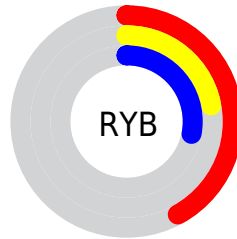

Conversions

Conversions Part 2

Format	Color
R_{YB}	108, 55, 72
Decimal	7092040
CIE Lab	30.37, 25.63, 0.20
CIE LCh	30, 25.632, 0.442
Yxy	6.3884, 0.3961, 0.2902
Android (android.graphics.Color)	4285282120 (0xFF6C3748)
YUV	72.7850, -0.3870, 30.8836
Hunter-Lab	25.2753, 17.3525, 1.4966

Details

The RYB color **108, 55, 72** is a dark color, and the websafe version is hex **663333**. A complement of this color would be **55, 87, 108**, and the grayscale version is **73, 73, 73**.

A 20% lighter version of the original color is **161, 103, 120**, and **58, 9, 29** is the 20% darker color. If you saturate the color by 10%, you get **108, 44, 65**, and if you desaturate by 10%, it is **108, 66, 79**.

Distribution

- Red (42%)
- Green (22%)
- Blue (28%)

- Red (42%)
- Yellow (22%)
- Blue (28%)

- Cyan (0%)
- Magenta (49%)
- Yellow (33%)
- Black (58%)

- Cyan (58%)
- Magenta (78%)
- Yellow (72%)

Brightness & Saturation Gradients