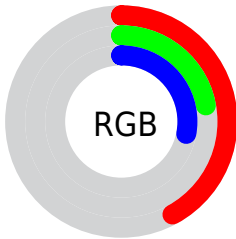

Color

R_YB(108, 55, 72)

Conversions

Conversions Part 1

Format	Color
Hex	6C3748
RGB	108, 55, 72
RGB Percent	42%, 22%, 28%
CMY	0.5765, 0.7843, 0.7176
CMYK	0.00, 0.49, 0.33, 0.58
HSL	341°, 33%, 32%
HSV	341°, 49%, 42%
XYZ	8.7202, 6.3884, 6.9044
YIQ	72.7850, 26.1310, 16.5230

Conversions

Conversions Part 2

Format	Color
R_{YB}	108, 55, 72
Decimal	7092040
CIE Lab	30.37, 25.63, 0.20
CIE LCh	30, 25.632, 0.442
Yxy	6.3884, 0.3961, 0.2902
Android (android.graphics.Color)	4285282120 (0xFF6C3748)
YUV	72.7850, -0.3870, 30.8836
Hunter-Lab	25.2753, 17.3525, 1.4966

Details

The RYB color **108, 55, 72** is a dark color, and the websafe version is hex **663333**. A complement of this color would be **55, 87, 108**, and the grayscale version is **73, 73, 73**.

A 20% lighter version of the original color is **161, 103, 120**, and **58, 9, 29** is the 20% darker color. If you saturate the color by 10%, you get **108, 44, 65**, and if you desaturate by 10%, it is **108, 66, 79**.

Distribution

- Red (42%)
- Green (22%)
- Blue (28%)

- Red (42%)
- Yellow (22%)
- Blue (28%)

- Cyan (0%)
- Magenta (49%)
- Yellow (33%)
- Black (58%)

- Cyan (58%)
- Magenta (78%)
- Yellow (72%)

Brightness & Saturation Gradients