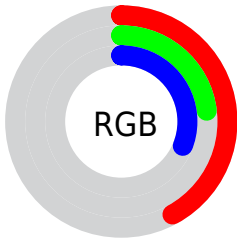

Distribution

- Red (42%)
- Green (23%)
- Blue (31%)