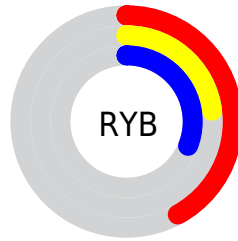

Conversions

Conversions Part 2

Format	Color
R_{YB}	108, 59, 78
Decimal	7093070
CIE Lab	31.50, 24.19, -2.05
CIE LCh	32, 24.279, 355.152
Yxy	6.8661, 0.3795, 0.2856
Android (android.graphics.Color)	4285283150 (0xFF6C3B4E)
YUV	75.8170, 1.0762, 28.2245
Hunter-Lab	26.2033, 16.2942, 0.1228

Details

The RYB color **108, 59, 78** is a dark color, and the websafe version is hex **663333**. A complement of this color would be **59, 89, 108**, and the grayscale version is **76, 76, 76**.

A 20% lighter version of the original color is **161, 107, 127**, and **58, 14, 34** is the 20% darker color. If you saturate the color by 10%, you get **108, 48, 71**, and if you desaturate by 10%, it is **108, 70, 85**.

Distribution

- Red (42%)
- Green (23%)
- Blue (31%)

- Red (42%)
- Yellow (23%)
- Blue (31%)

- Cyan (0%)
- Magenta (45%)
- Yellow (28%)
- Black (58%)

- Cyan (58%)
- Magenta (77%)
- Yellow (69%)

Brightness & Saturation Gradients