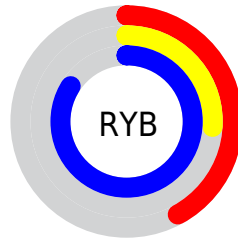

- Red (42%)
- Yellow (26%)
- Blue (84%)