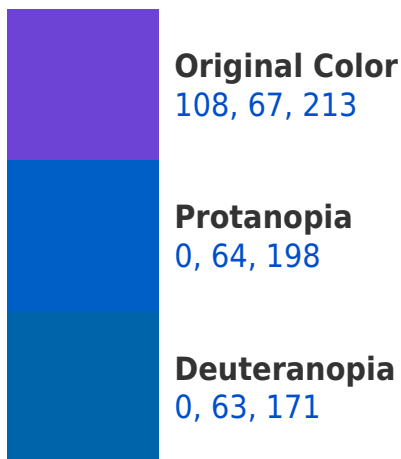

A 20% lighter version of the original color is **167, 118, 255**, and **43, 15, 157** is the 20% darker color. If you saturate the color by 10%, you get **93, 46, 213**, and if you desaturate by 10%, it is **123, 88, 213**.

67, 213, 179

107, 96, 104

171, 0, 123

43, 0, 31

Previews

White Background

This preview shows how the RYB color 108, 67, 213 looks on a white background.

Color Contrast Check

R Y B 108, 67, 213 Background

This preview shows how black text looks on a background with the RYB color 108, 67, 213.

This preview shows how white text looks on a background with the RYB color 108, 67, 213.

Dichromacy

Tritanopia
78, 91, 109

Trichromacy

Original Color

108, 67, 213

Protanomaly

39, 74, 203

Deuteranomaly