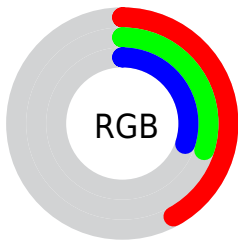

Distribution

- Red (42%)
- Green (30%)
- Blue (30%)