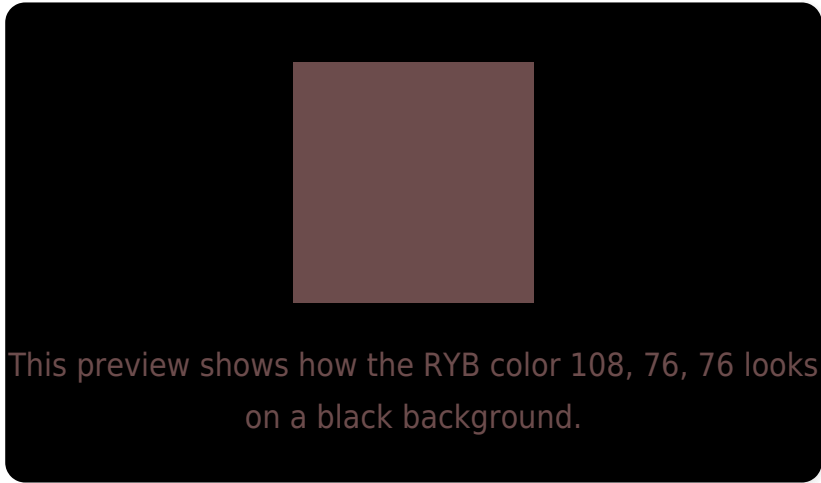

Black Background

Color Contrast Check

Large Text (above 18pt) WCAG AA × Fail

Any Text WCAG AA × Fail

Large Text (above 18pt) WCAG AAA × Fail

Any Text WCAG AAA × Fail

If you want to check with other color combinations, try the [Color Contrast Checker](#).