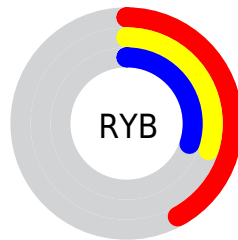

Conversions

Conversions Part 2

Format	Color
R_{YB}	108, 76, 76
Decimal	7097420
CIE _{Lab}	35.75, 13.56, 5.39
CIE _{LCh}	36, 14.588, 21.666
Yxy	8.8788, 0.3735, 0.3292
Android (android.graphics.Color)	4285287500 (0xFF6C4C4C)
YUV	85.5680, -4.7170, 19.6729
Hunter-Lab	29.7974, 8.1983, 4.8995

Details

The RYB color **108, 76, 76** is a dark color, and the websafe version is hex **663333**. A complement of this color would be **76, 92, 108**, and the grayscale version is **86, 86, 86**.

A 20% lighter version of the original color is **160, 125, 125**, and **59, 32, 32** is the 20% darker color. If you saturate the color by 10%, you get **108, 65, 65**, and if you desaturate by 10%, it is **108, 87, 87**.

Distribution

- Red (42%)
- Green (30%)
- Blue (30%)

- Red (42%)
- Yellow (30%)
- Blue (30%)

- Cyan (0%)
- Magenta (30%)
- Yellow (30%)
- Black (58%)

- Cyan (58%)
- Magenta (70%)
- Yellow (70%)

Brightness & Saturation Gradients