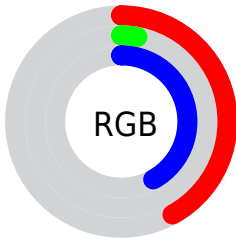

Distribution

- Red (42%)
- Green (3%)
- Blue (42%)