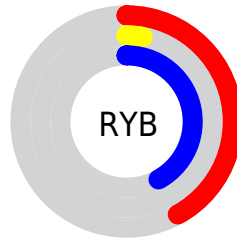

Conversions

Conversions Part 2

Format	Color
RYB	108, 8, 106
Decimal	7080042
CIELab	24.96, 50.27, -30.37
CIELCh	25, 58.728, 328.862
Yxy	4.4024, 0.3251, 0.1613
Android (android.graphics.Color)	4285270122 (0xFF6C086A)
YUV	49.0720, 28.0655, 51.6799
Hunter-Lab	20.9819, 38.7644, -24.9236

Details

The RYB color **108, 8, 106** is a dark color, and the websafe version is hex **660066**. A complement of this color would be **8, 106, 108**, and the grayscale version is **49, 49, 49**.

A 20% lighter version of the original color is **163, 69, 158**, and **56, 0, 58** is the 20% darker color. If you saturate the color by 10%, you get **108, 0, 106**, and if you desaturate by 10%, it is **108, 19, 106**.

Distribution

- Red (42%)
- Green (3%)
- Blue (42%)

- Red (42%)
- Yellow (3%)
- Blue (42%)

- Cyan (0%)
- Magenta (93%)
- Yellow (2%)
- Black (58%)

- Cyan (58%)
- Magenta (97%)
- Yellow (58%)

Brightness & Saturation Gradients