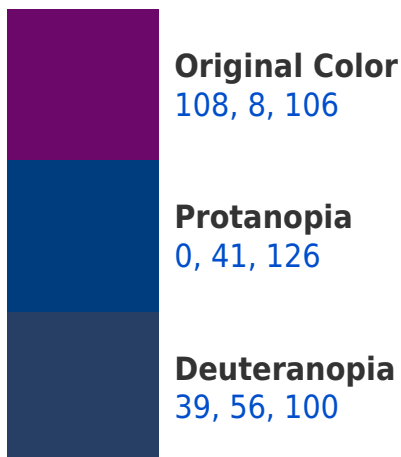

White Background

This preview shows how the RYB color 108, 8, 106 looks on a white background.

Color Contrast Check

Large Text (above 18pt) WCAG AA ✓ Pass

Any Text WCAG AA ✓ Pass

Large Text (above 18pt) WCAG AAA ✓ Pass

RYB 108, 8, 106 Background

This preview shows how black text looks on a background with the RYB color 108, 8, 106.

This preview shows how white text looks on a background with the RYB color 108, 8, 106.

Dichromacy

Tritanopia
102, 42, 45

Trichromacy

Original Color

108, 8, 106

Protanomaly

39, 41, 119

Deuteranomaly

64, 42, 102

Tritanomaly

104, 30, 67

Monochromacy

Original Color

108, 8, 106

Achromatopsia

49, 49, 49