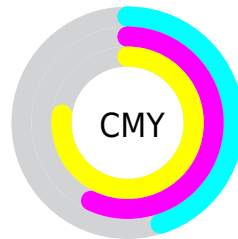

# Details

The RYB color **109, 141, 59** is a dark color, and the websafe version is hex **996633**. A complement of this color would be **59, 81, 141**, and the grayscale version is **114, 114, 114**.

A 20% lighter version of the original color is **168, 197, 108**, and **51, 88, 13** is the 20% darker color. If you saturate the color by 10%, you get **103, 141, 45**, and if you desaturate by 10%, it is **115, 141, 73**.

# Distribution

Red (55%)

Green (43%)

Blue (23%)

Red (43%)

Yellow (55%)

Blue (23%)

Cyan (0%)

Magenta (22%)

Yellow (58%)

Black (45%)

Cyan (45%)

Magenta (57%)

Yellow (77%)