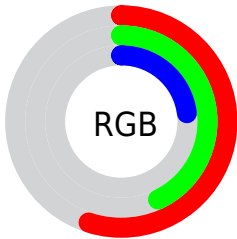

Distribution

Red (55%)

Green (43%)

Blue (23%)