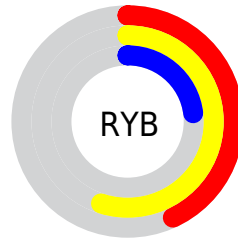

## Conversions Part 2

Format	Color
<a href="#">RYB</a>	<a href="#">109, 141, 59</a>
Decimal	<a href="#">9268795</a>
CIELab	<a href="#">48.41, 5.98, 32.77</a>
CIELCh	<a href="#">48, 33.313, 79.662</a>
Yxy	<a href="#">17.1173, 0.4231, 0.4176</a>
Android (android.graphics.Color)	<a href="#">4287458875</a> ( <a href="#">0xFF8D6E3B</a> )
YUV	<a href="#">113.4550, -26.8463, 24.1570</a>
Hunter-Lab	<a href="#">41.3730, 2.4233, 19.6068</a>

# Details

The RYB color **109, 141, 59** is a dark color, and the websafe version is hex **996633**. A complement of this color would be **59, 81, 141**, and the grayscale version is **114, 114, 114**.

A 20% lighter version of the original color is **168, 197, 108**, and **51, 88, 13** is the 20% darker color. If you saturate the color by 10%, you get **103, 141, 45**, and if you desaturate by 10%, it is **115, 141, 73**.

# Distribution

Red (55%)

Green (43%)

Blue (23%)

Red (43%)

Yellow (55%)

Blue (23%)

Cyan (0%)