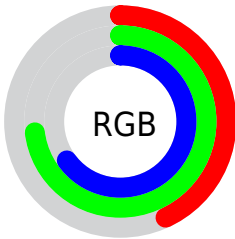

Distribution

- Red (43%)
- Green (73%)
- Blue (65%)