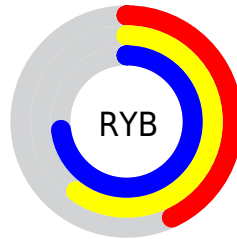

- Red (43%)
- Yellow (60%)
- Blue (73%)