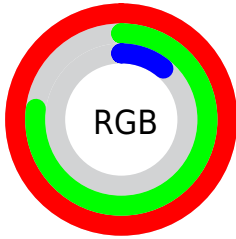

Distribution

Red (100%)

Green (77%)

Blue (11%)