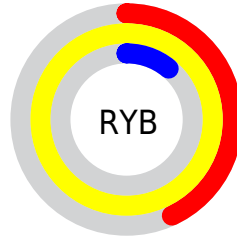

Details

The RYB color **109, 255, 29** is a light color, and the websafe version is hex **FFCC33**. The color can be described as light washed yellow. A complement of this color would be **29, 76, 255**, and the grayscale version is **195, 195, 195**.

A 20% lighter version of the original color is **98, 255, 95**, and **67, 193, 0** is the 20% darker color. If you saturate the color by 10%, you get **94, 255, 4**, and if you desaturate by 10%, it is **125, 255, 55**.

Distribution

Red (100%)

Green (77%)

Blue (11%)

Red (43%)

Yellow (100%)

Blue (11%)

Cyan (0%)