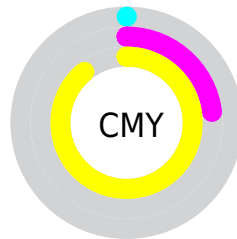

Details

The RYB color **109, 255, 29** is a light color, and the websafe version is hex **FFCC33**. The color can be described as light washed yellow. A complement of this color would be **29, 76, 255**, and the grayscale version is **195, 195, 195**.

A 20% lighter version of the original color is **98, 255, 95**, and **67, 193, 0** is the 20% darker color. If you saturate the color by 10%, you get **94, 255, 4**, and if you desaturate by 10%, it is **125, 255, 55**.

Distribution

Red (100%)

Green (77%)

Blue (11%)

Red (43%)

Yellow (100%)

Blue (11%)

Cyan (0%)

Magenta (23%)

Yellow (89%)

Black (0%)

Cyan (0%)

Magenta (23%)

Yellow (89%)

Brightness & Saturation Gradients

These gradients show how the RYB color 109, 255, 29 changes by changing the brightness by 10 percent. The first figure shows a shift by +10% for each color and the second figure -10%.