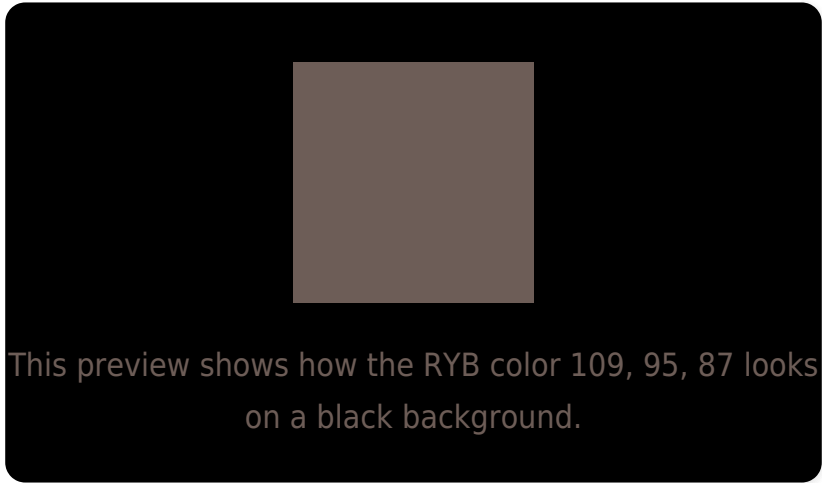

## White Background

This preview shows how the RYB color 109, 95, 87 looks on a white background.

# Black Background