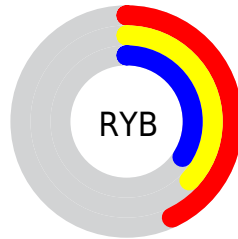

## Conversions Part 2

Format	Color
<a href="#">RYB</a>	<a href="#">109, 95, 87</a>
Decimal	<a href="#">7167319</a>
CIELab	<a href="#">40.81, 5.48, 5.78</a>
CIElCh	<a href="#">41, 7.966, 46.513</a>
Yxy	<a href="#">11.7446, 0.3475, 0.3421</a>
Android (android.graphics.Color)	<a href="#">4285357399</a> ( <a href="#">0xFF6D5D57</a> )
YUV	<a href="#">97.1000, -4.9793, 10.4363</a>
Hunter-Lab	<a href="#">34.2705, 2.1630, 5.5555</a>

# Details

The RYB color **109, 95, 87** is a dark color, and the websafe version is hex **666666**. A complement of this color would be **87, 96, 109**, and the grayscale version is **97, 97, 97**.

A 20% lighter version of the original color is **161, 145, 137**, and **61, 49, 42** is the 20% darker color. If you saturate the color by 10%, you get **109, 88, 76**, and if you desaturate by 10%, it is **109, 102, 98**.

# Distribution

- Red (43%)
- Green (36%)
- Blue (34%)

- Red (43%)
- Yellow (37%)
- Blue (34%)

- Cyan (0%)
- Magenta (15%)
- Yellow (20%)
- Black (57%)

- Cyan (57%)
- Magenta (64%)
- Yellow (66%)