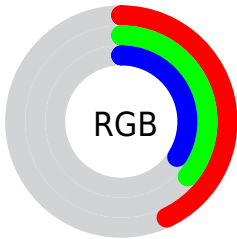

## Conversions Part 2

Format	Color
<a href="#">RYB</a>	<a href="#">109, 95, 87</a>
Decimal	<a href="#">7167319</a>
CIELab	<a href="#">40.81, 5.48, 5.78</a>
CIElCh	<a href="#">41, 7.966, 46.513</a>
Yxy	<a href="#">11.7446, 0.3475, 0.3421</a>
Android (android.graphics.Color)	<a href="#">4285357399</a> ( <a href="#">0xFF6D5D57</a> )
YUV	<a href="#">97.1000, -4.9793, 10.4363</a>
Hunter-Lab	<a href="#">34.2705, 2.1630, 5.5555</a>

# Details

The RYB color **109, 95, 87** is a dark color, and the websafe version is hex **666666**. A complement of this color would be **87, 96, 109**, and the grayscale version is **97, 97, 97**.

A 20% lighter version of the original color is **161, 145, 137**, and **61, 49, 42** is the 20% darker color. If you saturate the color by 10%, you get **109, 88, 76**, and if you desaturate by 10%, it is **109, 102, 98**.

# Distribution

- Red (43%)
- Green (36%)
- Blue (34%)

- Red (43%)
- Yellow (37%)
- Blue (34%)

- Cyan (0%)
- Magenta (15%)
- Yellow (20%)
- Black (57%)

- Cyan (57%)
- Magenta (64%)
- Yellow (66%)