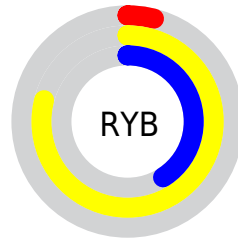

Red (4%)

Yellow (79%)

Blue (41%)