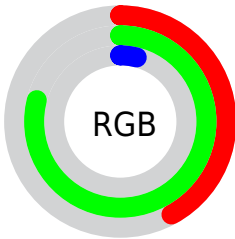

Distribution

Red (42%)

Green (79%)

Blue (4%)