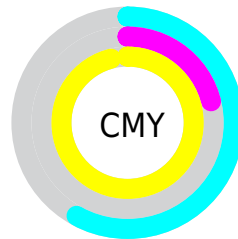

Details

The RYB color **10, 201, 105** is a dark color, and the websafe version is hex **66CC00**. The color can be described as dark washed chartreuse. A complement of this color would be **105, 10, 201**, and the grayscale version is **151, 151, 151**.

A 20% lighter version of the original color is **84, 255, 174**, and **0, 146, 106** is the 20% darker color. If you saturate the color by 10%, you get **0, 201, 100**, and if you desaturate by 10%, it is **30, 201, 115**.

Distribution

Red (42%)

Green (79%)

Blue (4%)

Red (4%)

Yellow (79%)

Blue (41%)

Cyan (47%)

Magenta (0%)

Yellow (95%)

Black (21%)

Cyan (58%)

Magenta (21%)

Yellow (96%)

Brightness & Saturation Gradients

These gradients show how the RYB color 10, 201, 105 changes by changing the brightness by 10 percent. The first figure shows a shift by +10% for each color and the second figure -10%.