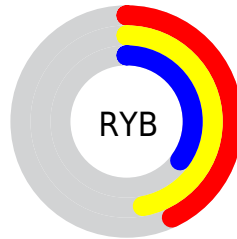

- Red (43%)
- Yellow (47%)
- Blue (35%)