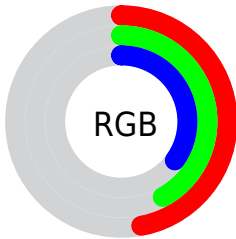

Distribution

- Red (47%)
- Green (42%)
- Blue (35%)