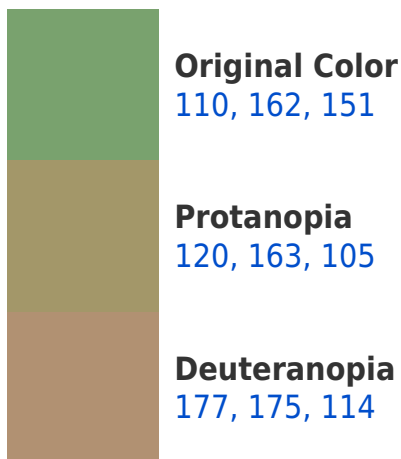

White Background

This preview shows how the RYB color 110, 162, 151 looks on a white background.

Color Contrast Check

Large Text (above 18pt) WCAG AA × Fail

Any Text WCAG AA × Fail

Large Text (above 18pt) WCAG AAA × Fail

Large Text (above 18pt) WCAG AAA ✓ Pass

Any Text WCAG AAA ✓ Pass

If you want to check with other color combinations, try the [Color Contrast Checker](#).

RYB 110, 162, 151 Background

This preview shows how black text looks on a background with the RYB color 110, 162, 151.

This preview shows how white text looks on a background with the RYB color 110, 162, 151.

Color Blindness Simulation

Color vision deficiency is a very complex topic, and I could not describe the different causes any better than Wikipedia does, so if you want to learn more, you should check out their [article about color blindness](#).

Dichromacy

Tritanopia
131, 145, 167

Trichromacy

Original Color
110, 162, 151

Protanomaly
107, 155, 114

Deuteranomaly
120, 157, 113

Tritanomaly
127, 146, 158

Monochromacy