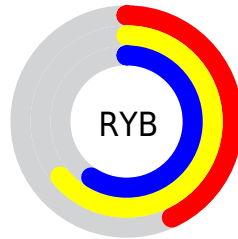

Details

The RYB color **110, 162, 151** is a dark color, and the websafe version is hex **669966**. A complement of this color would be **151, 110, 162**, and the grayscale version is **144, 144, 144**.

A 20% lighter version of the original color is **162, 217, 205**, and **62, 110, 101** is the 20% darker color. If you saturate the color by 10%, you get **94, 162, 148**, and if you desaturate by 10%, it is **126, 162, 154**.

Distribution

Red (47%)

Green (64%)

Blue (43%)

Red (43%)

Yellow (64%)

Blue (59%)

Cyan (25%)