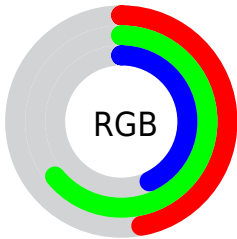

Distribution

Red (47%)

Green (64%)

Blue (43%)