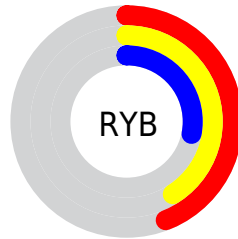

Conversions

Conversions Part 2

Format	Color
R_{YB}	111, 105, 72
Decimal	7297608
CIE _{Lab}	39.81, 5.80, 13.59
CIE _{LCh}	40, 14.774, 66.897
Yxy	11.1386, 0.3766, 0.3689
Android (android.graphics.Color)	4285487688 (0xFF6F5A48)
YUV	94.2270, -10.9579, 14.7099
Hunter-Lab	33.3746, 2.4102, 9.7159

Details

The RYB color **111, 105, 72** is a dark color, and the websafe version is hex **666666**. A complement of this color would be **72, 86, 111**, and the grayscale version is **94, 94, 94**.

A 20% lighter version of the original color is **163, 156, 121**, and **62, 58, 28** is the 20% darker color. If you saturate the color by 10%, you get **111, 104, 61**, and if you desaturate by 10%, it is **111, 107, 83**.

Distribution

- Red (44%)
- Green (35%)
- Blue (28%)

- Red (44%)
- Yellow (41%)
- Blue (28%)

- Cyan (0%)
- Magenta (19%)
- Yellow (35%)
- Black (56%)

- Cyan (56%)
- Magenta (65%)
- Yellow (72%)

Brightness & Saturation Gradients