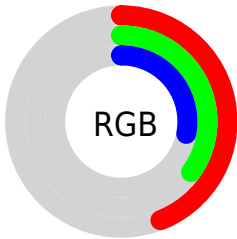

Color

R_YB(111, 105, 72)

Conversions

Conversions Part 1

Format	Color
Hex	6F5A48
RGB	111, 90, 72
RGB Percent	44%, 35%, 28%
CMY	0.5647, 0.6475, 0.7176
CMYK	0.00, 0.19, 0.35, 0.56
HSL	28°, 21%, 36%
HSV	28°, 35%, 44%
XYZ	11.3709, 11.1386, 7.6816
YIQ	94.2270, 18.2940, -1.1460

Conversions

Conversions Part 2

Format	Color
R_{YB}	111, 105, 72
Decimal	7297608
CIE _{Lab}	39.81, 5.80, 13.59
CIE _{LCh}	40, 14.774, 66.897
Yxy	11.1386, 0.3766, 0.3689
Android (android.graphics.Color)	4285487688 (0xFF6F5A48)
YUV	94.2270, -10.9579, 14.7099
Hunter-Lab	33.3746, 2.4102, 9.7159

Details

The RYB color **111, 105, 72** is a dark color, and the websafe version is hex **666666**. A complement of this color would be **72, 86, 111**, and the grayscale version is **94, 94, 94**.

A 20% lighter version of the original color is **163, 156, 121**, and **62, 58, 28** is the 20% darker color. If you saturate the color by 10%, you get **111, 104, 61**, and if you desaturate by 10%, it is **111, 107, 83**.

Distribution

- Red (44%)
- Green (35%)
- Blue (28%)

- Red (44%)
- Yellow (41%)
- Blue (28%)

- Cyan (0%)
- Magenta (19%)
- Yellow (35%)
- Black (56%)

- Cyan (56%)
- Magenta (65%)
- Yellow (72%)

Brightness & Saturation Gradients