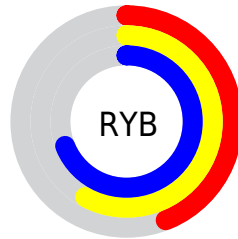

- Red (44%)
- Yellow (58%)
- Blue (69%)