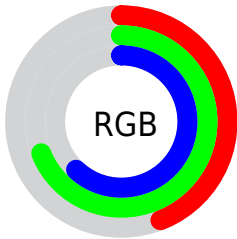

Distribution

- Red (44%)
- Green (69%)
- Blue (62%)