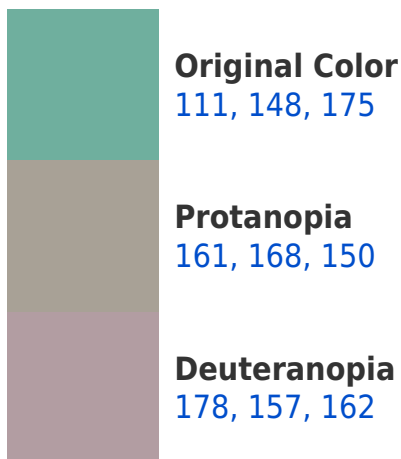

Split-complementary colors differ from the complementary color scheme. The scheme consists of three colors, the original color and two neighbors of the complement color.

208, 148, 145

111, 148, 175

187, 151, 189

175, 129, 111

87, 78, 80

150, 0, 41

23, 0, 6

Previews

White Background

This preview shows how the RYB color 111, 148, 175 looks on a white background.

Color Contrast Check

RYB 111, 148, 175 Background

This preview shows how black text looks on a background with the RYB color 111, 148, 175.

This preview shows how white text looks on a background with the RYB color 111, 148, 175.

Dichromacy

Tritanopia
117, 147, 185

Trichromacy

Original Color
111, 148, 175

Protanomaly
147, 161, 166

Deuteranomaly
154, 160, 164

Tritanomaly
115, 144, 175

Monochromacy