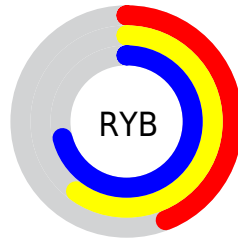

- Red (44%)
- Yellow (60%)
- Blue (71%)