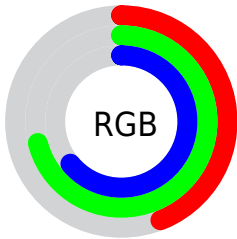

Distribution

- Red (44%)
- Green (71%)
- Blue (64%)