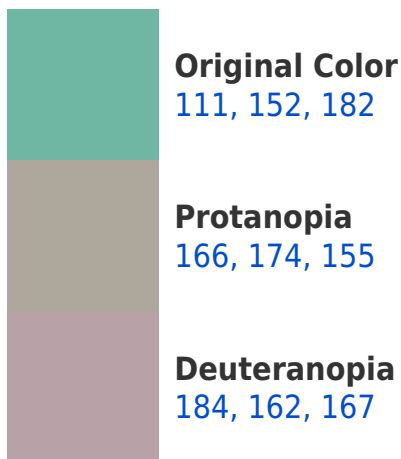

A 20% lighter version of the original color is **165, 207, 238**, and **58, 99, 129** is the 20% darker color. If you saturate the color by 10%, you get **93, 144, 182**, and if you desaturate by 10%, it is **129, 160, 182**.

182, 130, 111

92, 83, 85

156, 0, 42

28, 0, 8

Previews

White Background

This preview shows how the RYB color 111, 152, 182 looks on a white background.

Color Contrast Check

RYB 111, 152, 182 Background

This preview shows how black text looks on a background with the RYB color 111, 152, 182.

This preview shows how white text looks on a background with the RYB color 111, 152, 182.

Dichromacy

Tritanopia
118, 151, 192

Trichromacy

Original Color
111, 152, 182

Protanomaly
151, 167, 172

Deuteranomaly
157, 164, 169

Tritanomaly
115, 147, 181

Monochromacy