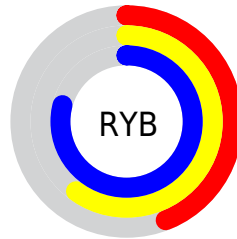

- Red (44%)
- Yellow (60%)
- Blue (79%)