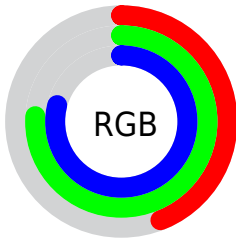

Distribution

- Red (44%)
- Green (76%)
- Blue (79%)