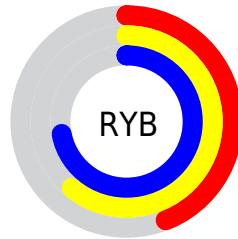

- Red (44%)
- Yellow (61%)
- Blue (72%)