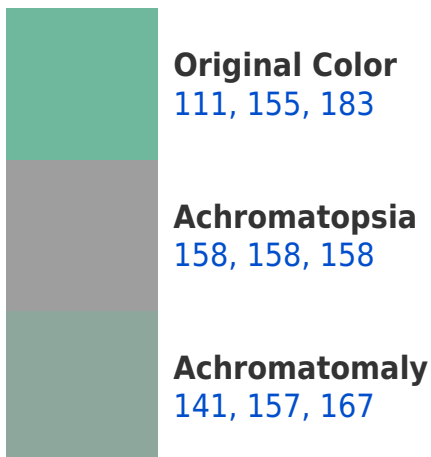

## **RYB 111, 155, 183 Background**

This preview shows how black text looks on a background with the RYB color 111, 155, 183.

This preview shows how white text looks on a background with the RYB color 111, 155, 183.

## Dichromacy

**Tritanopia**  
120, 152, 192

# Trichromacy

# Monochromacy