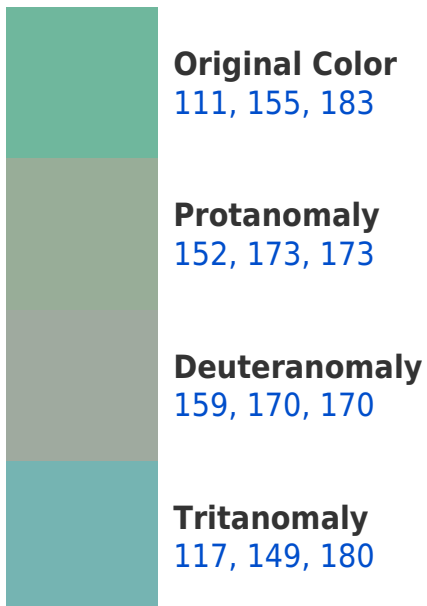

## **RYB 111, 155, 183 Background**

This preview shows how black text looks on a background with the RYB color 111, 155, 183.

This preview shows how white text looks on a background with the RYB color 111, 155, 183.

# Color Blindness Simulation

Color vision deficiency is a very complex topic, and I could not describe the different causes any better than Wikipedia does, so if you want to learn more, you should check out their [article about color blindness](#).

## Dichromacy

**Tritanopia**  
120, 152, 192

# Trichromacy