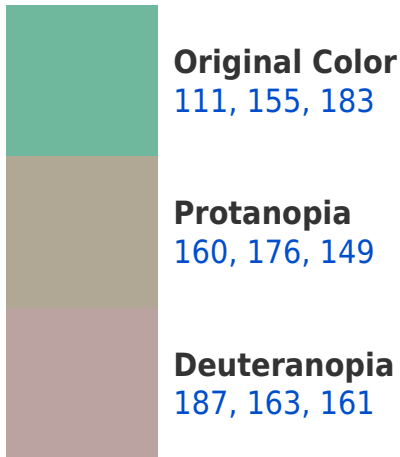

## White Background

This preview shows how the RYB color 111, 155, 183 looks on a white background.

# Black Background

This preview shows how the RYB color 111, 155, 183 looks on a black background.

## **RYB 111, 155, 183 Background**

This preview shows how black text looks on a background with the RYB color 111, 155, 183.

This preview shows how white text looks on a background with the RYB color 111, 155, 183.

## Dichromacy

**Tritanopia**  
120, 152, 192