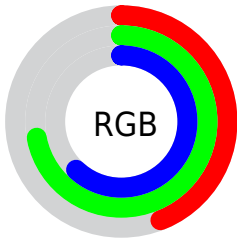

Distribution

- Red (44%)
- Green (72%)
- Blue (62%)