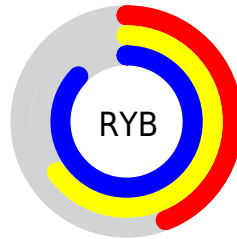

- Red (44%)
- Yellow (65%)
- Blue (87%)