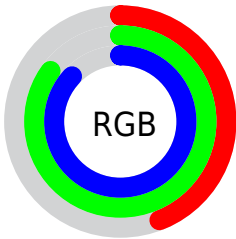

Distribution

- Red (44%)
- Green (85%)
- Blue (87%)