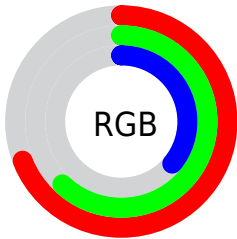

Distribution

Red (69%)

Green (62%)

Blue (36%)