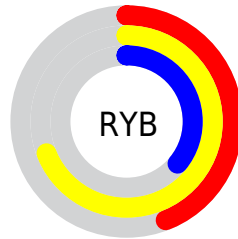

# Details

The RYB color **111, 175, 91** is a dark color, and the websafe version is hex **999966**. A complement of this color would be **91, 104, 175**, and the grayscale version is **156, 156, 156**.

A 20% lighter version of the original color is **165, 232, 142**, and **58, 121, 42** is the 20% darker color. If you saturate the color by 10%, you get **99, 175, 74**, and if you desaturate by 10%, it is **125, 175, 109**.

# Distribution

Red (69%)

Green (62%)

Blue (36%)

Red (44%)

Yellow (69%)

Blue (36%)

Cyan (0%)