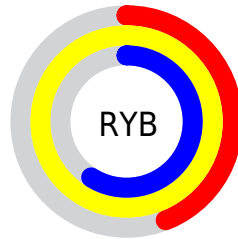

- Red (44%)
- Yellow (100%)
- Blue (59%)