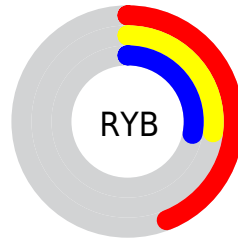

Conversions

Conversions Part 2

Format	Color
R_{YB}	111, 69, 72
Decimal	7292232
CIE _{Lab}	34.20, 18.51, 5.76
CIE _{LCh}	34, 19.390, 17.290
Yxy	8.1036, 0.3921, 0.3224
Android (android.graphics.Color)	4285482312 (0xFF6F4548)
YUV	81.9000, -4.8807, 25.5207
Hunter-Lab	28.4669, 11.9680, 4.9814

Details

The RYB color **111, 69, 72** is a dark color, and the websafe version is hex **663333**. A complement of this color would be **69, 91, 111**, and the grayscale version is **82, 82, 82**.

A 20% lighter version of the original color is **164, 118, 120**, and **61, 25, 29** is the 20% darker color. If you saturate the color by 10%, you get **111, 58, 62**, and if you desaturate by 10%, it is **111, 80, 82**.

Distribution

Red (44%)

Green (27%)

Blue (28%)

Red (44%)

Yellow (27%)

Blue (28%)

Cyan (0%)