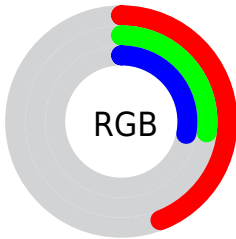

Color

R_{YB}(111, 69, 72)

Conversions

Conversions Part 1

Format	Color
Hex	6F4548
RGB	111, 69, 72
RGB Percent	44%, 27%, 28%
CMY	0.5647, 0.7294, 0.7176
CMYK	0.00, 0.38, 0.35, 0.56
HSL	356°, 23%, 35%
HSV	356°, 38%, 44%
XYZ	9.8534, 8.1036, 7.1757
YIQ	81.9000, 24.0690, 9.8370

Conversions

Conversions Part 2

Format	Color
R_{YB}	111, 69, 72
Decimal	7292232
CIE _{Lab}	34.20, 18.51, 5.76
CIE _{LCh}	34, 19.390, 17.290
Yxy	8.1036, 0.3921, 0.3224
Android (android.graphics.Color)	4285482312 (0xFF6F4548)
YUV	81.9000, -4.8807, 25.5207
Hunter-Lab	28.4669, 11.9680, 4.9814

Details

The RYB color **111, 69, 72** is a dark color, and the websafe version is hex **663333**. A complement of this color would be **69, 91, 111**, and the grayscale version is **82, 82, 82**.

A 20% lighter version of the original color is **164, 118, 120**, and **61, 25, 29** is the 20% darker color. If you saturate the color by 10%, you get **111, 58, 62**, and if you desaturate by 10%, it is **111, 80, 82**.

Distribution

Red (44%)

Green (27%)

Blue (28%)

Red (44%)

Yellow (27%)

Blue (28%)

Cyan (0%)