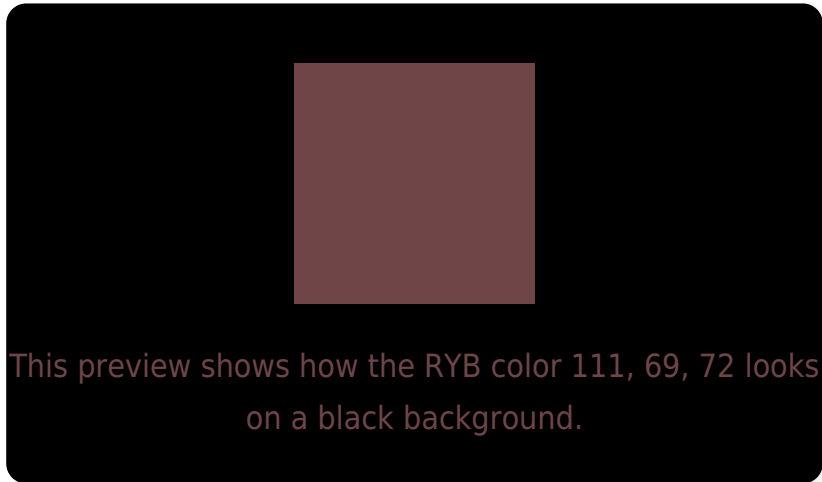

Black Background

Color Contrast Check

Large Text (above 18pt) WCAG AA × Fail

Any Text WCAG AA × Fail

Large Text (above 18pt) WCAG AAA × Fail

Any Text WCAG AAA × Fail

If you want to check with other color combinations, try the [Color Contrast Checker](#).