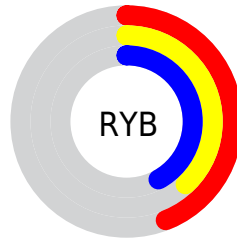

Conversions

Conversions Part 2

Format	Color
R_{YB}	111, 98, 108
Decimal	7299692
CIE Lab	43.06, 7.14, -3.75
CIE LCh	43, 8.069, 332.312
Yxy	13.1976, 0.3181, 0.3080
Android (android.graphics.Color)	4285489772 (0xFF6F626C)
YUV	103.0270, 2.4517, 6.9923
Hunter-Lab	36.3285, 3.3962, -0.7096

Details

The RYB color **111, 98, 108** is a dark color, and the websafe version is hex **666666**. A complement of this color would be **98, 109, 111**, and the grayscale version is **103, 103, 103**.

A 20% lighter version of the original color is **163, 149, 159**, and **63, 52, 61** is the 20% darker color. If you saturate the color by 10%, you get **111, 87, 105**, and if you desaturate by 10%, it is **111, 109, 111**.

Distribution

Red (44%)

Green (38%)

Blue (42%)

Red (44%)

Yellow (38%)

Blue (42%)

Cyan (0%)