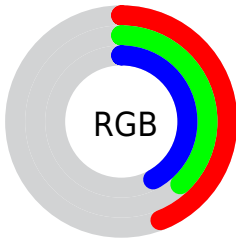

Color

R_YB(111, 98, 108)

Conversions

Conversions Part 1

Format	Color
Hex	6F626C
RGB	111, 98, 108
RGB Percent	44%, 38%, 42%
CMY	0.5647, 0.6157, 0.5765
CMYK	0.00, 0.12, 0.03, 0.56
HSL	314°, 6%, 41%
HSV	314°, 12%, 44%
XYZ	13.6300, 13.1976, 16.0164
YIQ	103.0270, 4.5380, 5.8660

Conversions

Conversions Part 2

Format	Color
R_{YB}	111, 98, 108
Decimal	7299692
CIE Lab	43.06, 7.14, -3.75
CIE LCh	43, 8.069, 332.312
Yxy	13.1976, 0.3181, 0.3080
Android (android.graphics.Color)	4285489772 (0xFF6F626C)
YUV	103.0270, 2.4517, 6.9923
Hunter-Lab	36.3285, 3.3962, -0.7096

Details

The RYB color **111, 98, 108** is a dark color, and the websafe version is hex **666666**. A complement of this color would be **98, 109, 111**, and the grayscale version is **103, 103, 103**.

A 20% lighter version of the original color is **163, 149, 159**, and **63, 52, 61** is the 20% darker color. If you saturate the color by 10%, you get **111, 87, 105**, and if you desaturate by 10%, it is **111, 109, 111**.

Distribution

Red (44%)

Green (38%)

Blue (42%)

Red (44%)

Yellow (38%)

Blue (42%)

Cyan (0%)