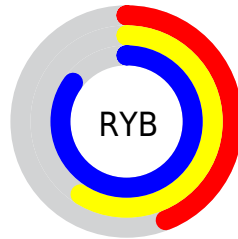

- Red (44%)
- Yellow (59%)
- Blue (85%)