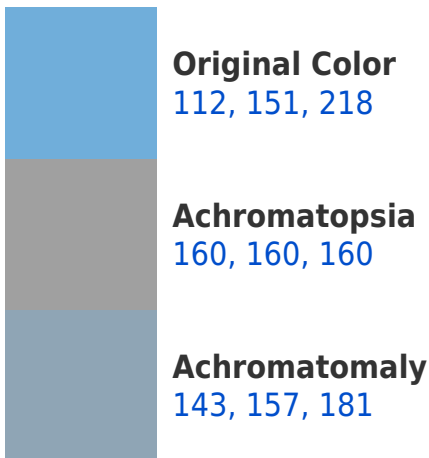

## RYB 112, 151, 218 Background

This preview shows how black text looks on a background with the RYB color 112, 151, 218.

This preview shows how white text looks on a background with the RYB color 112, 151, 218.

## Dichromacy

**Original Color**  
112, 151, 218

**Protanopia**  
155, 163, 211

**Deuteranopia**  
153, 162, 220

**Tritanopia**  
104, 144, 193

# Trichromacy

# Monochromacy