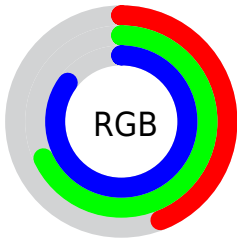

Distribution

- Red (44%)
- Green (68%)
- Blue (85%)