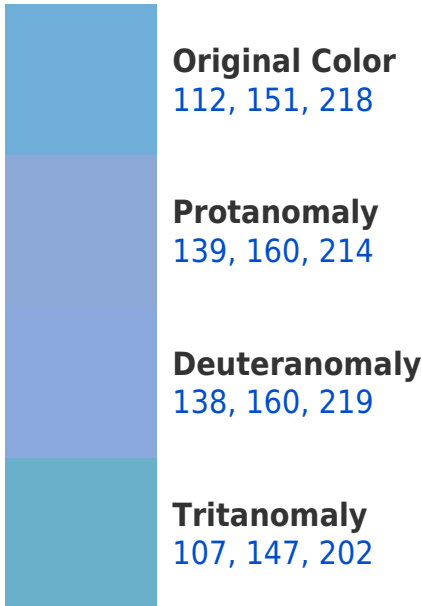

## RYB 112, 151, 218 Background

This preview shows how black text looks on a background with the RYB color 112, 151, 218.

This preview shows how white text looks on a background with the RYB color 112, 151, 218.

## Dichromacy

**Original Color**  
112, 151, 218

**Protanopia**  
155, 163, 211

**Deuteranopia**  
153, 162, 220

**Tritanopia**  
104, 144, 193

# Trichromacy

# Monochromacy