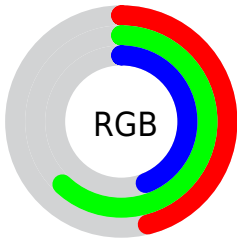

Distribution

Red (46%)

Green (62%)

Blue (44%)