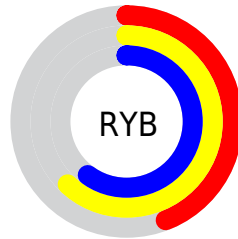

Details

The RYB color **112, 158, 153** is a dark color, and the websafe version is hex **669966**. A complement of this color would be **153, 112, 158**, and the grayscale version is **141, 141, 141**.

A 20% lighter version of the original color is **164, 213, 207**, and **64, 106, 103** is the 20% darker color. If you saturate the color by 10%, you get **96, 158, 151**, and if you desaturate by 10%, it is **128, 158, 155**.

Distribution

Red (46%)

Green (62%)

Blue (44%)

Red (44%)

Yellow (62%)

Blue (60%)

Cyan (26%)