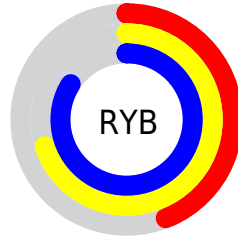

- Red (44%)
- Yellow (70%)
- Blue (84%)