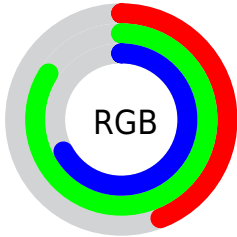

Distribution

- Red (44%)
- Green (84%)
- Blue (67%)