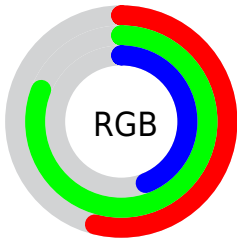

Distribution

- Red (54%)
- Green (81%)
- Blue (44%)