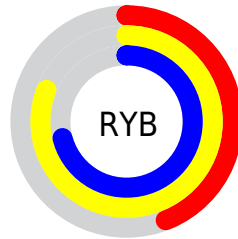

- Red (44%)
- Yellow (81%)
- Blue (71%)