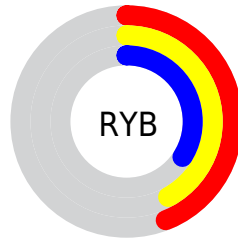

Conversions

Conversions Part 2

Format	Color
R_{YB}	113, 106, 87
Decimal	7430743
CIE _{Lab}	42.66, 4.09, 8.46
CIE _{LCh}	43, 9.397, 64.190
Yxy	12.9300, 0.3518, 0.3527
Android (android.graphics.Color)	4285620823 (0xFF716257)
YUV	101.2310, -7.0159, 10.3214
Hunter-Lab	35.9584, 1.0894, 7.3090

Details

The RYB color **113, 106, 87** is a dark color, and the websafe version is hex **666666**. A complement of this color would be **87, 97, 113**, and the grayscale version is **101, 101, 101**.

A 20% lighter version of the original color is **165, 158, 137**, and **65, 60, 42** is the 20% darker color. If you saturate the color by 10%, you get **113, 101, 76**, and if you desaturate by 10%, it is **113, 111, 98**.

Distribution

- Red (44%)
- Green (38%)
- Blue (34%)

- Red (44%)
- Yellow (42%)
- Blue (34%)

- Cyan (0%)
- Magenta (13%)
- Yellow (23%)
- Black (56%)

- Cyan (56%)
- Magenta (62%)
- Yellow (66%)

Brightness & Saturation Gradients