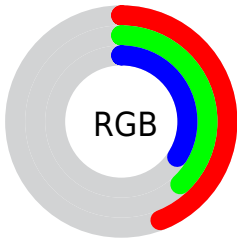

Color

R_YB(113, 106, 87)

Conversions

Conversions Part 1

Format	Color
Hex	716257
RGB	113, 98, 87
RGB Percent	44%, 38%, 34%
CMY	0.5569, 0.6158, 0.6588
CMYK	0.00, 0.13, 0.23, 0.56
HSL	25°, 13%, 39%
HSV	25°, 23%, 44%
XYZ	12.8960, 12.9300, 10.8329
YIQ	101.2310, 12.4710, -0.2410

Conversions

Conversions Part 2

Format	Color
R_{YB}	113, 106, 87
Decimal	7430743
CIE _{Lab}	42.66, 4.09, 8.46
CIE _{LCh}	43, 9.397, 64.190
Yxy	12.9300, 0.3518, 0.3527
Android (android.graphics.Color)	4285620823 (0xFF716257)
YUV	101.2310, -7.0159, 10.3214
Hunter-Lab	35.9584, 1.0894, 7.3090

Details

The RYB color **113, 106, 87** is a dark color, and the websafe version is hex **666666**. A complement of this color would be **87, 97, 113**, and the grayscale version is **101, 101, 101**.

A 20% lighter version of the original color is **165, 158, 137**, and **65, 60, 42** is the 20% darker color. If you saturate the color by 10%, you get **113, 101, 76**, and if you desaturate by 10%, it is **113, 111, 98**.

Distribution

- Red (44%)
- Green (38%)
- Blue (34%)

- Red (44%)
- Yellow (42%)
- Blue (34%)

- Cyan (0%)
- Magenta (13%)
- Yellow (23%)
- Black (56%)

- Cyan (56%)
- Magenta (62%)
- Yellow (66%)

Brightness & Saturation Gradients