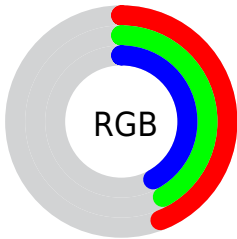

Distribution

Red (44%)

Green (42%)

Blue (42%)