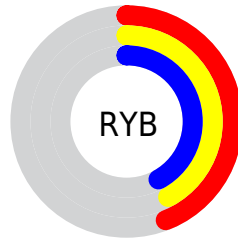

Details

The RYB color **113, 108, 107** is a dark color, and the websafe version is hex **666666**. A complement of this color would be **107, 110, 113**, and the grayscale version is **109, 109, 109**.

A 20% lighter version of the original color is **165, 159, 158**, and **65, 61, 60** is the 20% darker color. If you saturate the color by 10%, you get **113, 98, 96**, and if you desaturate by 10%, it is **113, 116, 118**.

Distribution

Red (44%)

Green (42%)

Blue (42%)

Red (44%)

Yellow (42%)

Blue (42%)

Cyan (0%)