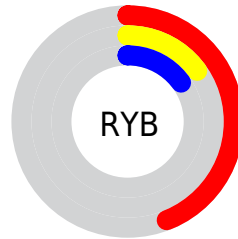

Conversions

Conversions Part 2

Format	Color
R_{YB}	113, 39, 39
Decimal	7415591
CIE _{Lab}	27.04, 32.70, 17.45
CIE _{LCh}	27, 37.064, 28.082
Yxy	5.1082, 0.5098, 0.3296
Android (android.graphics.Color)	4285605671 (0xFF712727)
YUV	61.1260, -10.9081, 45.4935
Hunter-Lab	22.6014, 22.8538, 9.2917

Details

The RYB color **113, 39, 39** is a dark color, and the websafe version is hex **663333**. A complement of this color would be **39, 76, 113**, and the grayscale version is **61, 61, 61**.

A 20% lighter version of the original color is **169, 88, 84**, and **60, 0, 0** is the 20% darker color. If you saturate the color by 10%, you get **113, 28, 28**, and if you desaturate by 10%, it is **113, 50, 50**.

Distribution

Red (44%)

Green (15%)

Blue (15%)

Red (44%)

Yellow (15%)

Blue (15%)

Cyan (0%)