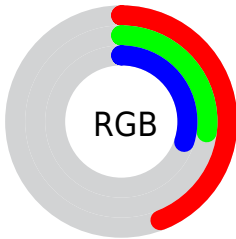

Distribution

- Red (44%)
- Green (27%)
- Blue (30%)