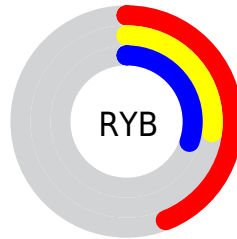

Conversions

Conversions Part 2

Format	Color
R_{YB}	113, 69, 76
Decimal	7423308
CIE _{Lab}	34.58, 19.93, 3.79
CIE _{LCh}	35, 20.290, 10.778
Yxy	8.2888, 0.3876, 0.3136
Android (android.graphics.Color)	4285613388 (0xFF71454C)
YUV	82.9540, -3.4283, 26.3503
Hunter-Lab	28.7902, 13.1220, 3.8891

Details

The RYB color **113, 69, 76** is a dark color, and the websafe version is hex **663333**. A complement of this color would be **69, 93, 113**, and the grayscale version is **83, 83, 83**.

A 20% lighter version of the original color is **166, 118, 125**, and **63, 24, 32** is the 20% darker color. If you saturate the color by 10%, you get **113, 58, 66**, and if you desaturate by 10%, it is **113, 80, 86**.

Distribution

- Red (44%)
- Green (27%)
- Blue (30%)

- Red (44%)
- Yellow (27%)
- Blue (30%)

- Cyan (0%)
- Magenta (39%)
- Yellow (33%)
- Black (56%)

- Cyan (56%)
- Magenta (73%)
- Yellow (70%)

Brightness & Saturation Gradients