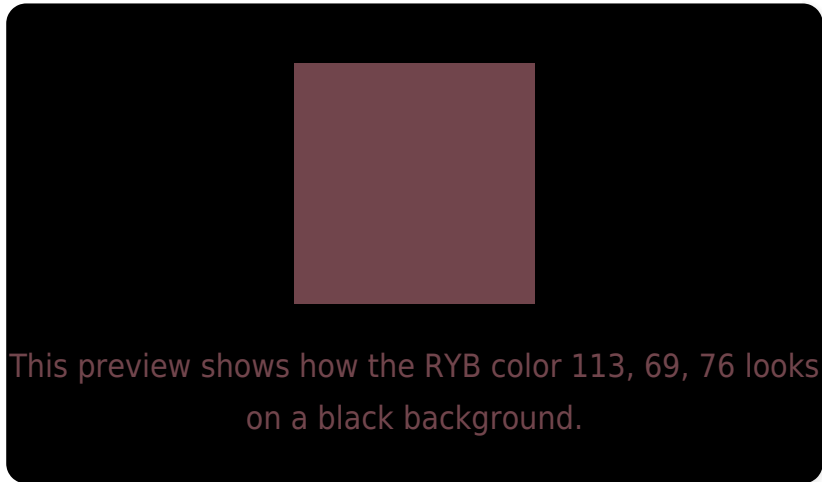

Black Background

Color Contrast Check

Large Text (above 18pt) WCAG AA × Fail

Any Text WCAG AA × Fail

Large Text (above 18pt) WCAG AAA × Fail

Any Text WCAG AAA × Fail

If you want to check with other color combinations, try the [Color Contrast Checker](#).