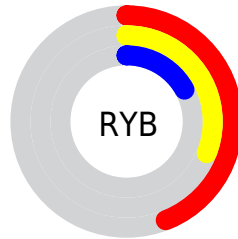

Conversions

Conversions Part 2

Format	Color
RYB	113, 79, 44
Decimal	7422764
CIELab	33.42, 17.26, 22.31
CIELCh	33, 28.208, 52.285
Yxy	7.7332, 0.4550, 0.3790
Android (android.graphics.Color)	4285612844 (0xFF71432C)
YUV	78.1320, -16.8271, 30.5792
Hunter-Lab	27.8087, 10.9340, 12.2465

Details

The RYB color **113, 79, 44** is a dark color, and the websafe version is hex **663333**. A complement of this color would be **44, 72, 113**, and the grayscale version is **78, 78, 78**.

A 20% lighter version of the original color is **168, 127, 90**, and **62, 37, 0** is the 20% darker color. If you saturate the color by 10%, you get **113, 74, 33**, and if you desaturate by 10%, it is **113, 86, 55**.

Distribution

- Red (44%)
- Green (26%)
- Blue (17%)

- Red (44%)
- Yellow (31%)
- Blue (17%)

- Cyan (0%)
- Magenta (41%)
- Yellow (61%)
- Black (56%)

- Cyan (56%)
- Magenta (74%)
- Yellow (83%)

Brightness & Saturation Gradients