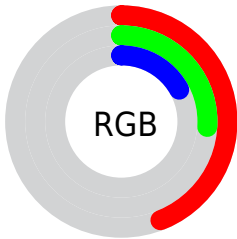

Color

R_YB(113, 79, 44)

Conversions

Conversions Part 1

Format	Color
Hex	71432C
RGB	113, 67, 44
RGB Percent	44%, 26%, 17%
CMY	0.5569, 0.7364, 0.8275
CMYK	0.00, 0.41, 0.61, 0.56
HSL	20°, 44%, 31%
HSV	20°, 61%, 44%
XYZ	9.2850, 7.7332, 3.3862
YIQ	78.1320, 34.7990, 2.5990

Conversions

Conversions Part 2

Format	Color
RYB	113, 79, 44
Decimal	7422764
CIELab	33.42, 17.26, 22.31
CIELCh	33, 28.208, 52.285
Yxy	7.7332, 0.4550, 0.3790
Android (android.graphics.Color)	4285612844 (0xFF71432C)
YUV	78.1320, -16.8271, 30.5792
Hunter-Lab	27.8087, 10.9340, 12.2465

Details

The RYB color **113, 79, 44** is a dark color, and the websafe version is hex **663333**. A complement of this color would be **44, 72, 113**, and the grayscale version is **78, 78, 78**.

A 20% lighter version of the original color is **168, 127, 90**, and **62, 37, 0** is the 20% darker color. If you saturate the color by 10%, you get **113, 74, 33**, and if you desaturate by 10%, it is **113, 86, 55**.

Distribution

- Red (44%)
- Green (26%)
- Blue (17%)

- Red (44%)
- Yellow (31%)
- Blue (17%)

- Cyan (0%)
- Magenta (41%)
- Yellow (61%)
- Black (56%)

- Cyan (56%)
- Magenta (74%)
- Yellow (83%)

Brightness & Saturation Gradients