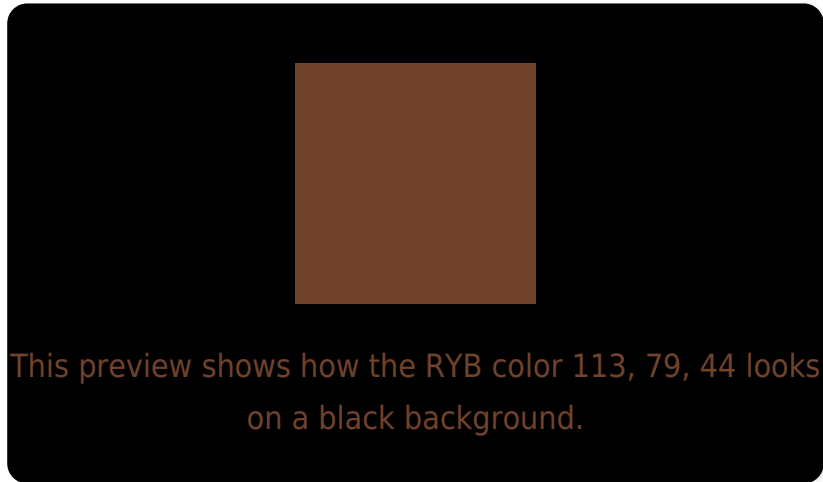

Black Background

Color Contrast Check

Large Text (above 18pt) WCAG AA × Fail

Any Text WCAG AA × Fail

Large Text (above 18pt) WCAG AAA × Fail

Any Text WCAG AAA × Fail

If you want to check with other color combinations, try the [Color Contrast Checker](#).