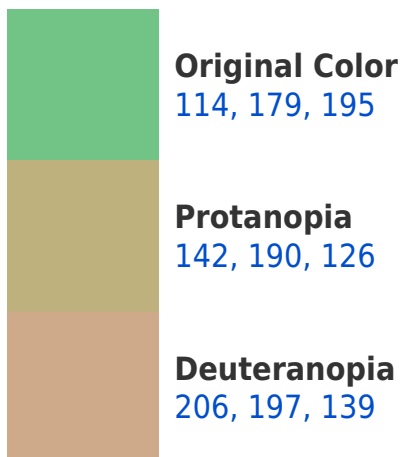

195, 114, 136

97, 87, 95

161, 0, 121

33, 0, 25

Previews

White Background

This preview shows how the RYB color 114, 179, 195 looks on a white background.

Color Contrast Check

RYB 114, 179, 195 Background

This preview shows how black text looks on a background with the RYB color 114, 179, 195.

This preview shows how white text looks on a background with the RYB color 114, 179, 195.

Dichromacy

Tritanopia
129, 161, 201

Trichromacy

Original Color

114, 179, 195

Protanomaly

129, 184, 151

Deuteranomaly

137, 179, 143

Tritanomaly

124, 160, 189

Monochromacy

Original Color

114, 179, 195

Achromatopsia

164, 164, 164