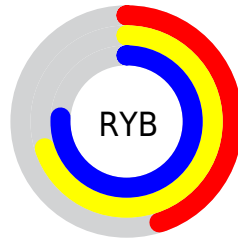

- Red (45%)
- Yellow (70%)
- Blue (76%)