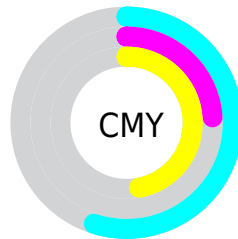

Details

The RYB color **114, 179, 195** is a light color, and the websafe version is hex **66CC99**. A complement of this color would be **195, 114, 175**, and the grayscale version is **164, 164, 164**.

A 20% lighter version of the original color is **169, 237, 252**, and **60, 122, 141** is the 20% darker color. If you saturate the color by 10%, you get **95, 176, 195**, and if you desaturate by 10%, it is **134, 183, 195**.

Distribution

- Red (45%)
- Green (76%)
- Blue (53%)

- Red (45%)
- Yellow (70%)
- Blue (76%)

- Cyan (42%)
- Magenta (0%)
- Yellow (31%)
- Black (24%)

- Cyan (55%)
- Magenta (24%)
- Yellow (47%)

Brightness & Saturation Gradients

These gradients show how the RYB color 114, 179, 195 changes by changing the brightness by 10 percent. The first figure shows a shift by +10% for each color and the second figure -10%.

Similar to the brightness gradients but the following saturation gradients show a change of the RYB color 114, 179, 195 by changing the saturation by 10% instead.