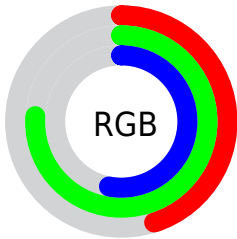

Distribution

- Red (45%)
- Green (76%)
- Blue (53%)