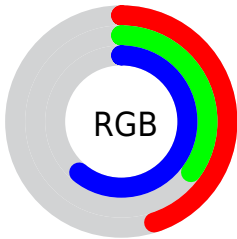

Distribution

- Red (45%)
- Green (35%)
- Blue (61%)