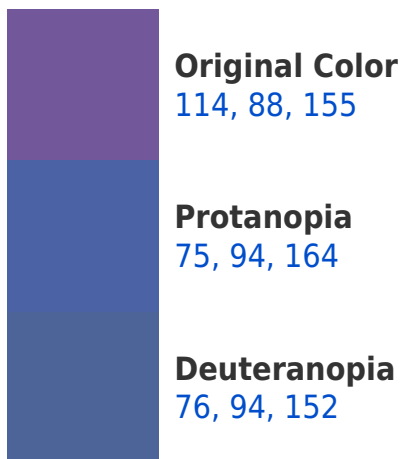

# Black Background

This preview shows how the RYB color 114, 88, 155 looks on a black background.

## R<sub>Y</sub>B 114, 88, 155 Background

This preview shows how black text looks on a background with the R<sub>Y</sub>B color 114, 88, 155.

This preview shows how white text looks on a background with the R<sub>Y</sub>B color 114, 88, 155.

## Dichromacy

**Tritanopia**  
105, 99, 107

# Trichromacy

**Original Color**

114, 88, 155

**Protanomaly**

89, 95, 161

**Deuteranomaly**

90, 95, 153

**Tritanomaly**