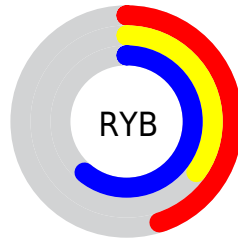

- Red (45%)
- Yellow (35%)
- Blue (61%)