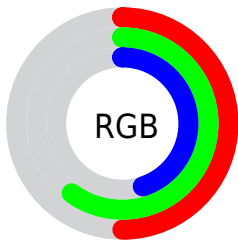

Distribution

Red (50%)

Green (60%)

Blue (45%)