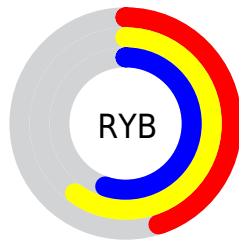

# Details

The RYB color **115, 152, 140** is a dark color, and the websafe version is hex **669966**. A complement of this color would be **140, 115, 152**, and the grayscale version is **140, 140, 140**.

A 20% lighter version of the original color is **167, 206, 193**, and **67, 101, 91** is the 20% darker color. If you saturate the color by 10%, you get **100, 152, 135**, and if you desaturate by 10%, it is **130, 152, 145**.

# Distribution

Red (50%)

Green (60%)

Blue (45%)

Red (45%)

Yellow (60%)

Blue (55%)

Cyan (16%)