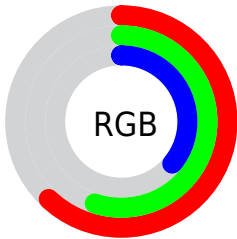

Distribution

- Red (62%)
- Green (55%)
- Blue (36%)