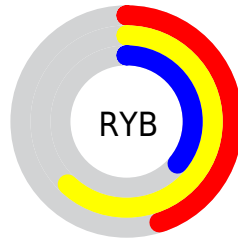

Conversions

Conversions Part 2

Format	Color
RYB	115, 158, 92
Decimal	10390876
CIELab	59.04, -0.78, 28.43
CIElCh	59, 28.440, 91.566
Yxy	27.0750, 0.3835, 0.4064
Android (android.graphics.Color)	4288580956 (0xFF9E8D5C)
YUV	140.4970, -23.9090, 15.3501
Hunter-Lab	52.0336, -3.4140, 20.4659

Details

The RYB color **115, 158, 92** is a dark color, and the websafe version is hex **999966**. A complement of this color would be **92, 106, 158**, and the grayscale version is **141, 141, 141**.

A 20% lighter version of the original color is **171, 214, 143**, and **63, 105, 45** is the 20% darker color. If you saturate the color by 10%, you get **104, 158, 76**, and if you desaturate by 10%, it is **126, 158, 108**.

Distribution

- Red (62%)
- Green (55%)
- Blue (36%)

- Red (45%)
- Yellow (62%)
- Blue (36%)

- Cyan (0%)
- Magenta (11%)
- Yellow (42%)
- Black (38%)

- Cyan (38%)
- Magenta (45%)
- Yellow (64%)

Brightness & Saturation Gradients