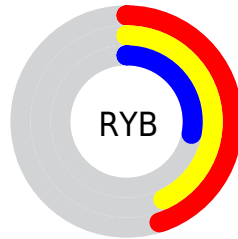

## Conversions Part 2

<b>Format</b>	<b>Color</b>
<b>R<sub>YB</sub></b>	116, 110, 71
Decimal	7625799
CIE <sub>Lab</sub>	40.90, 6.66, 15.76
CIE <sub>LCh</sub>	41, 17.113, 67.105
Yxy	11.8037, 0.3852, 0.3740
Android (android.graphics.Color)	4285815879 (0xFF745C47)
YUV	96.7820, -12.7105, 16.8542
Hunter-Lab	34.3565, 3.0416, 10.9361

# Details

The RYB color **116, 110, 71** is a dark color, and the websafe version is hex **666666**. A complement of this color would be **71, 87, 116**, and the grayscale version is **97, 97, 97**.

A 20% lighter version of the original color is **169, 160, 120**, and **66, 64, 27** is the 20% darker color. If you saturate the color by 10%, you get **116, 110, 59**, and if you desaturate by 10%, it is **116, 111, 83**.

# Distribution

- Red (45%)
- Green (36%)
- Blue (28%)

- Red (45%)
- Yellow (43%)
- Blue (28%)

- Cyan (0%)
- Magenta (21%)
- Yellow (39%)
- Black (55%)

- Cyan (55%)
- Magenta (64%)
- Yellow (72%)