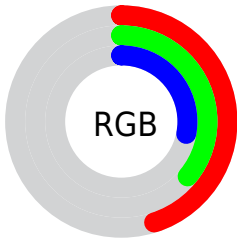

## Conversions Part 2

<b>Format</b>	<b>Color</b>
<b>R<sub>YB</sub></b>	116, 110, 71
Decimal	7625799
CIE <sub>Lab</sub>	40.90, 6.66, 15.76
CIE <sub>LCh</sub>	41, 17.113, 67.105
Yxy	11.8037, 0.3852, 0.3740
Android (android.graphics.Color)	4285815879 (0xFF745C47)
YUV	96.7820, -12.7105, 16.8542
Hunter-Lab	34.3565, 3.0416, 10.9361

# Details

The RYB color **116, 110, 71** is a dark color, and the websafe version is hex **666666**. A complement of this color would be **71, 87, 116**, and the grayscale version is **97, 97, 97**.

A 20% lighter version of the original color is **169, 160, 120**, and **66, 64, 27** is the 20% darker color. If you saturate the color by 10%, you get **116, 110, 59**, and if you desaturate by 10%, it is **116, 111, 83**.

# Distribution

- Red (45%)
- Green (36%)
- Blue (28%)

- Red (45%)
- Yellow (43%)
- Blue (28%)

- Cyan (0%)
- Magenta (21%)
- Yellow (39%)
- Black (55%)

- Cyan (55%)
- Magenta (64%)
- Yellow (72%)