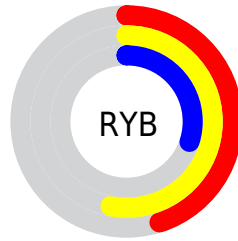

# Details

The RYB color **116, 134, 77** is a dark color, and the websafe version is hex **666633**. A complement of this color would be **77, 93, 134**, and the grayscale version is **114, 114, 114**.

A 20% lighter version of the original color is **168, 188, 126**, and **65, 83, 32** is the 20% darker color. If you saturate the color by 10%, you get **114, 134, 64**, and if you desaturate by 10%, it is **120, 134, 90**.

# Distribution

Red (53%)

Green (44%)

Blue (30%)

Red (45%)

Yellow (53%)

Blue (30%)

Cyan (0%)