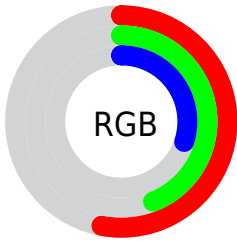

Distribution

Red (53%)

Green (44%)

Blue (30%)